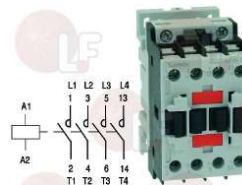

3446506 CONTACTOR LOVATO BF2510A

25A 400V 12.5Kw
coil 230V 50/60Hz
3 normally open contacts
1 normally open auxiliary contact
for Convection oven (ZANUSSI)