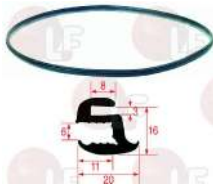

3186409 OVEN GLASS GASKET 2010 mm
 made of silicone elastomer
 profile dimensions 20x16 mm
 COLOUR BLACK
 for Convection oven electric (ZANUSSI) ACF/E10
 ACF/E20 - ECF/E10 - FCF/E10 - FCF/E20
 JCF/E10 - NCF/E10 - ZCF/E10 - ZCF/E20
 for Convection oven gas (ZANUSSI) ACF/G10
 ACF/G20 - ECF/G10 - ECF/G20 - FCF/G10
 FCF/G20 - JCF/G10 - NCF/G10 - RCF102G
 ZCF/G10 - ZCF/G20