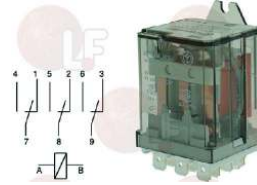

ZANUSSI 056446
ZANUSSI 085296

ZANUSSI 056466
ZANUSSI 086214

ZANUSSI 056510

Suitable for:

3351008 RELAY 62.83 16A 230V 50/60Hz
3 switching contacts