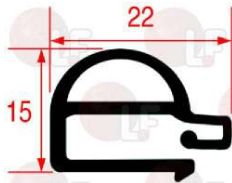

Suitable for:

Suitable for:

3186040 OVEN DOOR GASKET 715x645 mm
middle edged gasket
made of silicone elastomer
profile dimensions 22x15 mm
COLOUR BLACK
for Convection oven electric (ZANUSSI)
till 2/11/86
FCF/E20
for Convection oven gas (ZANUSSI)
till 2/11/86
FCF/G20

3186043 OVEN DOOR GASKET 720x640 mm
snap-in gasket
made of silicone elastomer
profile dimensions 17x17 mm
COLOUR BLACK
for Convection oven electric (ZANUSSI)
since 3/11/86
FCF/E10 - FCF/E20 - FCF/E10 - FCF/E20
for Convection oven gas (ZANUSSI)
since 3/11/86
FCF/G10 - FCF/G20 - FCF/G10 - FCF/G20