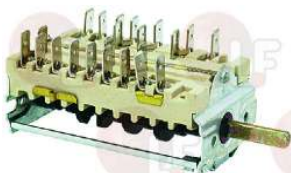

Suitable for:

ZANUSSI

3057178 SELECTOR SWITCH 0-1 POSITIONS
contact capacity 16A 250V - max 150°C
D-shaped pin 6x4.6 mm
for Convection oven electric (GIORIK) EF4

ZANUSSI 032677

Suitable for:

3059057 SELECTOR SWITCH 0-1 POSITIONS
ON-OFF-START
16A 250V - max 150°C
D-shaped pin $\varnothing$ 6x4.6 mm
for Convection oven electric (ANGELO PO) FC1011E
FC1221E - FC611E
for Convection oven gas (ANGELO PO) FC1011G
FC1221G - FC611G

ZANUSSI 048271

3057009 SELECTOR SWITCH 0-3 POSITIONS
contact capacity 16A 250V - max 150°C
D-shaped pin $\varnothing$ 6x4.6 mm
for Convection oven electric (ZANUSSI)

ZANUSSI 057934

3057010 SELECTOR SWITCH 0-4 POSITIONS
contact capacity 16A 250V - max 150°C
D-shaped pin $\varnothing$ 6x4.6 mm
for Convection oven (FOINOX) - Series FC
for Convection oven electric (LAINOX) CES24M
CES40M - CE041M - CE051M - CE071M - CE100M
CE106M - CE110M - CE200M - CE210M - MCE051M
MCE071M - MCE101M - MCE102M - MCE201M
MCE202M
for Convection oven gas (LAINOX) CGS24M - CGS40M
CG051M - CG071M - CG100M - CG106M - CG110M
CG200M - CG210M - FG105M - FG105X - FG110M
FG110X - MCG051M - MCG071M - MCG101M - MCG102M
MCG201M - MCG202M - PG040M - PG040X - PG080M
PG080X

ZANUSSI 057934

3057012 SELECTOR SWITCH 0-5 POSITIONS
contact capacity 16A 250V - max 150°C
D-shaped pin $\varnothing$ 6x4.6 mm
for Convection oven (ZANUSSI) - Series FCV

ZANUSSI 055365

3057136 SELECTOR SWITCH 0-6 POSITIONS
5 cams - contact capacity 16A 250V - max 150°C
D-shaped pin $\varnothing$ 6x4.6
for OVEN 6-10-20 SHELVES
for Convection oven (ZANUSSI) - Series ACV
Series ECV - Series FCS - Series FCV - Series NCV
Series ZCV
for Convection oven electric (WHIRLPOOL) ACV/E10C2
ACV/E20C4 - ACV/E202/1
for Convection oven gas (WHIRLPOOL) ACV/G10C2
ACV/G20C4 - ACV/G202/1C4 - ACV/G61C3

ZANUSSI 002661