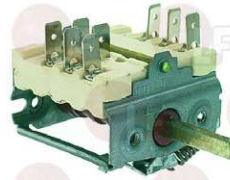

Suitable for:

ZANUSSI

3057178 SELECTOR SWITCH 0-1 POSITIONS
 contact capacity 16A 250V - max 150°C
 D-shaped pin 6x4.6 mm
 for Convection oven electric (GIORIK) EF4

ZANUSSI 032677

Suitable for:

3059057 SELECTOR SWITCH 0-1 POSITIONS
 ON-OFF-START
 16A 250V - max 150°C
 D-shaped pin \varnothing 6x4.6 mm
 for Convection oven electric (ANGELO PO) FC1011E
 FC1221E - FC611E
 for Convection oven gas (ANGELO PO) FC1011G
 FC1221G - FC611G