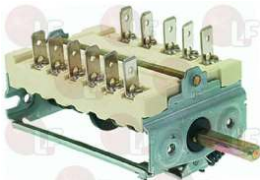

Suitable for:

ZANUSSI

3057178 SELECTOR SWITCH 0-1 POSITIONS
contact capacity 16A 250V - max 150°C
D-shaped pin 6x4.6 mm
for Convection oven electric (GIORIK) EF4

ZANUSSI 032677

Suitable for:

3059057 SELECTOR SWITCH 0-1 POSITIONS
ON-OFF-START
16A 250V - max 150°C
D-shaped pin $\varnothing$ 6x4.6 mm
for Convection oven electric (ANGELO PO) FC1011E
FC1221E - FC611E
for Convection oven gas (ANGELO PO) FC1011G
FC1221G - FC611G

ZANUSSI 048271

3057009 SELECTOR SWITCH 0-3 POSITIONS
contact capacity 16A 250V - max 150°C
D-shaped pin $\varnothing$ 6x4.6 mm
for Convection oven electric (ZANUSSI)

ZANUSSI 057934

3057010 SELECTOR SWITCH 0-4 POSITIONS
contact capacity 16A 250V - max 150°C
D-shaped pin $\varnothing$ 6x4.6 mm
for Convection oven (FOINOX) - Series FC
for Convection oven electric (LAINOX) CES24M
CES40M - CE041M - CE051M - CE071M - CE100M
CE106M - CE110M - CE200M - CE210M - MCE051M
MCE071M - MCE101M - MCE102M - MCE201M
MCE202M
for Convection oven gas (LAINOX) CGS24M - CGS40M
CG051M - CG071M - CG100M - CG106M - CG110M
CG200M - CG210M - FG105M - FG105X - FG110M
FG110X - MCG051M - MCG071M - MCG101M - MCG102M
MCG201M - MCG202M - PG040M - PG040X - PG080M
PG080X

ZANUSSI 057934

3057012 SELECTOR SWITCH 0-5 POSITIONS
contact capacity 16A 250V - max 150°C
D-shaped pin $\varnothing$ 6x4.6 mm
for Convection oven (ZANUSSI) - Series FCV

ZANUSSI 055365

3057136 SELECTOR SWITCH 0-6 POSITIONS
5 cams - contact capacity 16A 250V - max 150°C
D-shaped pin $\varnothing$ 6x4.6
for OVEN 6-10-20 SHELVES
for Convection oven (ZANUSSI) - Series ACV
Series ECV - Series FCS - Series FCV - Series NCV
Series ZCV
for Convection oven electric (WHIRLPOOL) ACV/E10C2
ACV/E20C4 - ACV/E202/1
for Convection oven gas (WHIRLPOOL) ACV/G10C2
ACV/G20C4 - ACV/G202/1C4 - ACV/G61C3

ZANUSSI 002661