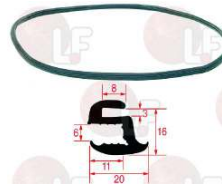

Suitable for:

Suitable for:

3186407 OVEN GLASS GASKET 2000 mm
made of silicone elastomer
profile dimensions 20x16 mm
COLOUR BLACK
for Convection oven electric (ZANUSSI) ACF/E10
ACF/E20 - ACV/E10 - ACV/E201 - ACV/E202
ECF/E10 - ECF/E20 - ECV/E10 - ECV/E201
ECV/E202 - FCF/E10 - FCF/E10 - FCF/E201
FCF/E202 - JCF/E10 - NCF/E10 - NCF/E10
RCV101E2 - RCV101E4 - ZCF/E10 - ZCF/E20
ZCV/E10
for Convection oven gas (ZANUSSI) ACF/G10
ACF/G20 - ACV/G10 - ACV/G201 - ACV/G202
ECF/G10 - ECF/G20 - ECV/G10 - ECV/G201
ECV/G202 - FCF/G10 - FCF/G20 - FCF/G10
FCF/G201 - FCF/G202 - JCF/G10 - NCF/G10

3186409 OVEN GLASS GASKET 2010 mm
made of silicone elastomer
profile dimensions 20x16 mm
COLOUR BLACK
for Convection oven electric (ZANUSSI) ACF/E10
ACF/E20 - ECF/E10 - FCF/E10 - FCF/E20
JCF/E10 - NCF/E10 - ZCF/E10 - ZCF/E20
for Convection oven gas (ZANUSSI) ACF/G10
ACF/G20 - ECF/G10 - ECF/G20 - FCF/G10
FCF/G20 - JCF/G10 - NCF/G10 - RCF102G
ZCF/G10 - ZCF/G20