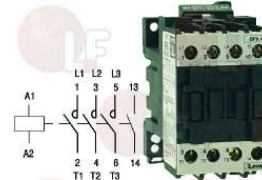

3446561 CONTACTOR LOVATO BF0910A

coil 9A 230V 50/60Hz 4.2Kw
3 normally open contacts
1 normally open auxiliary contact