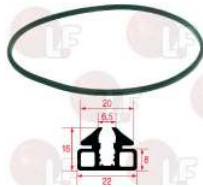

ZANUSSI 002878

ZANUSSI 003739

3186355 OVEN GLASS GASKET 2200 mm
made of silicone elastomer
profile dimensions 22x16 mm
COLOUR BLACK
for Convection oven electric (ZANUSSI) FCVE10
FCVE20
for Convection oven gas (ZANUSSI) FCVA/G10
FCVG10

3286038 OVEN GLASS GASKET 3524 - 20 m
made of silicone elastomer
profile dimensions 7x5 mm
COLOUR BLACK
for Convection oven (ZANUSSI)