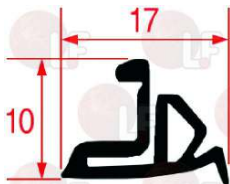

ZANUSSI 005885

3286002 OVEN DOOR GASKET 2554 - 20 m

made of silicone elastomer
profile dimensions 26x14 mm
COLOUR BLACK
for Convection oven (ZANUSSI)