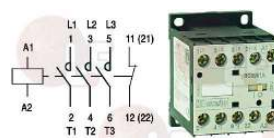

3446557 CONTACTOR LOVATO BG0901A

coil 9A 230V 50/60Hz 4Kw
3 normally open contacts
1 normally closed auxiliary contact