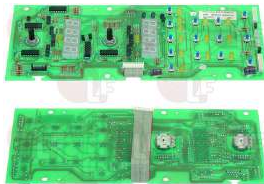

ZANUSSI 0C3758

ZANUSSI 002665

3390232 USER INTERFACE ELECTRONIC BOARD
dimensions 275x110 mm
for Convection oven electric (ZANUSSI) ACV/E10
ACV/E201 - ACV/E202 - ECV/E10 - ECV/E201
ECV/E202 - ECV/E6 - FCS061E - FCS101E
FCS102E - FCS201E - FCS202E - FCV/E201
FCV/E202 - FCV/E6 - RCV/E6 - RCVE101E4
ZCV/E10 - ZCV/E201 - ZCV/E202 - ZCV/E6
for Convection oven gas (ZANUSSI) ACV/G10
ACV/G201 - ACV/G202 - ACV/G6 - ECV/G201
ECV/G202 - ECV/G6 - FCS061G - FCS101G
FCS102G - FCV/G10 - FCV/G201 - FCV/G202
FCV/G6 - NCV/G10 - RCV061G2 - RCV101G4
ZCV/G10 - ZCV/G201 - ZCV/G202 - ZCV/G6

ZANUSSI 002725

Electronic thermostats and controllers

3445375 THERMOSTAT ELIWELL IDPlus 902
230V 50/60Hz
1 relay output 8A for compressor
1 selectable NTC/PTC/PT1000 probe (not included)
1 programmable digital/temperature input
TTL input for copy card connection
front dimension 74x32xdepth 59 mm
mounting hole 71x29 mm