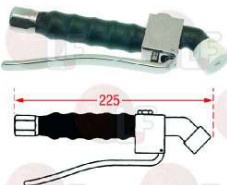

3359605 WHITE SHOWER HEAD NEW $\varnothing$ 1/2" F