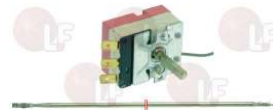

ZANUSSI 0A2187

3444410 SINGLE-PHASE THERMOSTAT 0-255°C
D-shaped pin 6x4.6 mm
covered capillary length 1440 mm - 16A 230V
bulb $\varnothing$ 3x160 mm
for Steam oven (JUNO-RÖDER-SENKING) - Series 55