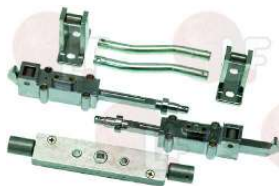

ZANUSSI 0C4477

3242737 OVEN DOOR COMPLETE LOCK
length 1320 mm
for Convection oven electric (ZANUSSI) FCV/E201
FCV/E202
for Convection oven gas (ZANUSSI) FCV/G201
FCV/G202

ZANUSSI 005342

3242211 OVEN DOOR COMPLETE LOCKING KIT
for Convection oven electric (ZANUSSI) FCV/E10
FCV/E20
for Convection oven gas (ZANUSSI) FCV/G10
FCV/G20 - FCVA/G10 - FCVA/G20