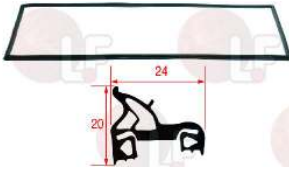

Suitable for:

ZANUSSI

3186425 OVEN DOOR GASKET 1400x650 mm

made of silicone elastomer
profile dimensions 24x20 mm
COLOUR BLACK
for Convection oven electric (ZANUSSI) ACF/E20
ACV/E201 - ACV/E202 - ECV/E201 - ECV/E202
FCF/E20 - FCS201EP - FCS201EX - FCS201E4
FCS202EP - FCS202EX - FCS202E4 - FCV/E201
FCV/E202 - ZCF/E20 - ZCV/E201 - ZCV/E202
for Convection oven gas (ZANUSSI) ACF/G20
ACV/G201 - ACV/G202 - ECF/G20 - ECV/G201
ECV/G202 - FCF/G20 - FCS201GP - FCS201GX
FCS201G4 - FCS202GP - FCS202GX - FCS202G4
FCV/G201 - FCV/G202 - FDV20G - FDV20GA
FDV20GZ - FDV40G - FDV40GA - FDV40GZ - ZCF/G20
ZCV/G201 - ZCV/G202

ZANUSSI 005711

3186480 OVEN DOOR GASKET 1470x480 mm

made of silicone elastomer
profile dimensions 31x15 mm
COLOUR BLACK
for OVEN AOS201G-AOS201E