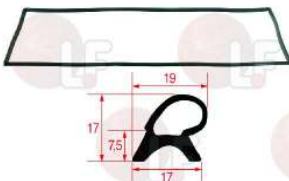

ZANUSSI 054986

ZANUSSI

Suitable for:

3186351 OVEN DOOR GASKET 1140 mm
made of silicone elastomer
profile dimensions 18x10 mm
COLOUR BLACK
for Convection oven electric (ZANUSSI) FCF/E2
FCF/E4 - FCF/E40LD3 - ZCF/E2