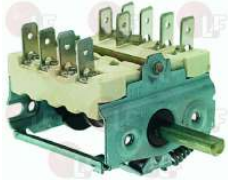

Suitable for:

ZANUSSI

3057178 SELECTOR SWITCH 0-1 POSITIONS
contact capacity 16A 250V - max 150°C
D-shaped pin 6x4.6 mm
for Convection oven electric (GIORIK) EF4