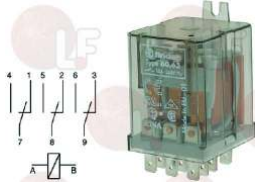

Suitable for:

3351605 RELAY 60.63 10A 230V 50/60Hz
3 switching contacts