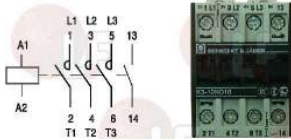

Contactors

3454068 CONTACTOR BENEDIKT/JAGER K3-10ND10

10A 400V 4Kw
coil 220/240V 50/60Hz
3 normally open contacts
1 normally open auxiliary contact
for Convection oven (ZANUSSI)