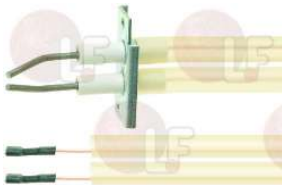

ZANUSSI 005910

3020203 ROUND DETECTION PLUG $\varnothing$ 9x60 mm
overall length 137 mm
for Convection oven gas (ZANUSSI)
since 1/01/95

ZANUSSI 002343

3020206 ROUND DETECTOR ELECTRODE $\varnothing$ 9.5x60 mm
overall length 109 mm
for Convection oven gas (ZANUSSI) FCV/G10
FCV/G20