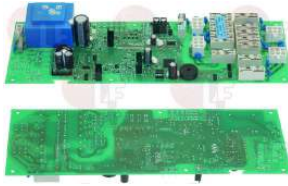

ZANUSSI 005924

3091012 CONTROL BOX 503 EDF FOR TANDEM

model SIT - 220/240V 50/60Hz 7VA
for Convection oven gas (GIORIK) CG06MX - CG10MX
CG102MX - CG20MX - DG06EC - DG06ES - DG10EC
DG10ES - DG10MX - DG102EC - DG102MX - GF10GM
GF4PM - GF5GM - GF6PM - GF7GM - GF8PM - VG06EC
VG10EC - VG10MX - VG102EC - VG102MX - VG20EC
VG20MX

ZANUSSI 005898

3091029 CONTROL BOX 537 ABC

SIT model - 220/240V 50/60Hz 12VA
for 6 SHELVES
for Convection oven gas (ZANUSSI)

ZANUSSI 005908

3091015 CONTROL BOX 577 DBC

model SIT - 220/240V 50/60Hz 20VA
for Convection oven (ZANUSSI) - Series AOS

ZANUSSI 0C1059

Electronic printed-circuit boards

3390054 ELECTRONIC POWER BOARD 335x110 mm
 for Convection oven electric (ZANUSSI) ACV/E10
 ACV/E201 - ACV/E202 - ECV/E10 - ECV/E201
 ECV/E202 - ECV/E6 - FCS061E - FCS101E
 FCS102E - FCS201E - FCS202E - FCV/E6 - RCV/E6
 RCV101E4 - ZCV/E10 - ZCV/E201 - ZCV/E202
 ZCV/E6
 for Convection oven gas (ZANUSSI) ACV/G10
 ACV/G201 - ACV/G202 - ACV/G6 - ECV/G10
 ECV/G201 - ECV/G202 - ECV/G6 - FCS061G
 FCS101G - FCS102G - FCS201G - FCS202G
 FCV/G201 - FCV/G202 - FCV/G6 - NCV/G10
 RCV061G2 - RCV101G4 - ZCV/G10 - ZCV/G201
 ZCV/G202 - ZCV/G6