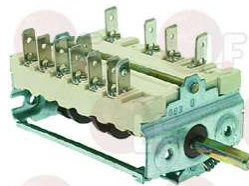

MARENO MA1037313200

MARENO 1037313200

3057010 SELECTOR SWITCH 0-4 POSITIONS
contact capacity 16A 250V - max 150°C
D-shaped pin $\varnothing$ 6x4.6 mm
for Convection oven (FOINOX) - Series FC
for Convection oven electric (LAINOX) CES24M
CES40M - CE041M - CE051M - CE071M - CE100M
CE106M - CE110M - CE200M - CE210M - MCE051M
MCE071M - MCE101M - MCE102M - MCE201M
MCE202M
for Convection oven gas (LAINOX) CGS24M - CGS40M
CG051M - CG071M - CG100M - CG106M - CG110M
CG200M - CG210M - FG105M - FG105X - FG110M
FG110X - MCG051M - MCG071M - MCG101M - MCG102M
MCG201M - MCG202M - PG040M - PG040X - PG080M
PG080X