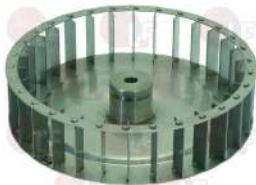

Fans for motors

3240710 FAN $\varnothing$ 160 mm

thickness 40 mm
total blades 36 - $\varnothing$ hole 8 mm
for Convection oven electric (GIERRE) BRG400
BRG600 - BRIOMAXI - BRIOMIDI