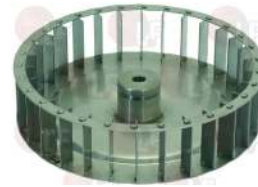

3240710 FAN $\varnothing$ 160 mm
thickness 40 mm
total blades 36 - $\varnothing$ hole 8 mm
for Convection oven electric (GIERRE) BRG400
BRG600 - BRIOMAXI - BRIOMIDI

GIERRE VEN130

Outlet solenoid valves and accessories

3120126 BOILER MOTOR DRAIN VALVE TCN
230V 50/60Hz
connections $\varnothing$ 3/4"FF
for Convection oven electric (GIERRE) FEV124E
FEV124M - FEV124P - FEV64M
for Convection oven electric (LAINOX) - Series ME
VE061D - VE061M - XAME07D
for Convection oven gas (GIERRE) FEV125E - FEV125M
FEV125P - FEV65E - FEV65M - FEV65P
for Convection oven gas (LAINOX) - Series MG