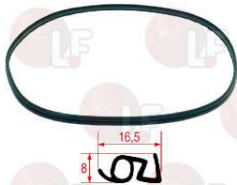

### 3240710 FAN $\varnothing$ 160 mm

thickness 40 mm  
total blades 36 -  $\varnothing$  hole 8 mm  
for Convection oven electric (GIERRE) BRG400  
BRG600 - BRIOMAXI - BRIOMIDI

GIERRE VEN130

## Gaskets for oven door

**3186154 OVEN DOOR GASKET 1500 mm**  
 made of silicone elastomer  
 profile dimensions 16.5x8 mm  
 COLOUR BLACK  
 for Convection oven electric (GIERRE) BRIOBRG200

GIERRE GUA320