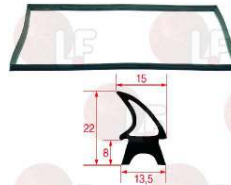

GIERRE GUA500

GIERRE XXGUA500

3186514 OVEN DOOR GASKET 660x350 mm
made of silicone elastomer
with fastening clips
COLOUR BLACK
for Convection oven electric (GIERRE)
BRIOMAXIBRG600