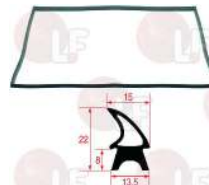

GIERRE GUA400

3186512 OVEN DOOR GASKET 865x645 mm
made of silicone elastomer
profile dimensions 22x13.5 mm
COLOUR BLACK
for Convection oven electric (GIERRE) FEV120E
FEV120M - FEV122E - FEV122M - FEV122P
FEV124E - FEV124M - FEV124P
for Convection oven gas (GIERRE) FEV121E - FEV121M
FEV123E - FEV123M - FEV123P - FEV125E
FEV125M - FEV125P