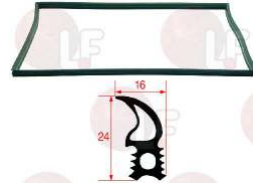

CONVOTHERM

Suitable for:

3786023 OVEN DOOR GASKET 760x670 mm
made of silicone elastomer
profile dimensions 33x13 mm
COLOUR BLACK
for Convection oven (CONVOTHERM)

CONVOTHERM 7001050

Suitable for:

3186533 OVEN DOOR GASKET 775x465 mm
made of silicone elastomer
profile dimensions 24x16 mm
COLOUR BLACK
for Convection oven electric (CONVOTHERM) OEB10.10
OES10.10
for Convection oven gas (CONVOTHERM) OGB10.10
OGS10.10