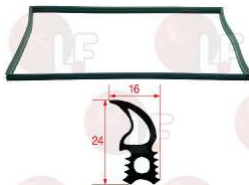

CONVOTHERM 7011003

3186535 OVEN DOOR GASKET 1500x670 mm
made of silicone elastomer
profile dimensions 24x16 mm
COLOUR BLACK
for Convection oven electric (CONVOTHERM) OEB20.20
OES20.20
for Convection oven gas (CONVOTHERM) OGB20.20
OGS20.20