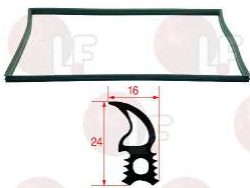

CONVOTHERM 7001032

3186534 OVEN DOOR GASKET 970x670 mm
made of silicone elastomer
profile dimensions 24x16 mm
COLOUR BLACK
for Convection oven electric (CONVOTHERM) OEB12.20
OES12.20