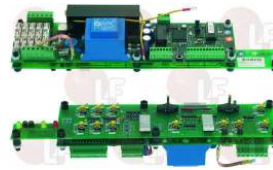

CONVOTHERM 6016020

CONVOTHERM 6016022

Electronic printed-circuit boards

5037628 DISPLAY ELECTRONIC BOARD 322x118 mm
 for Convection oven electric (CONVOTHERM) OSP10.10
 OSP12.20 - OSP20.10 - OSP20.20 - OSP6.10

CONVOTHERM 5009305

2110458 DISPLAY ELECTRONIC BOARD 440x95 mm
 for Convection oven electric (CONVOTHERM) OD10.10

CONVOTHERM 5009029

CONVOTHERM 5009029K

5053004 ELECTRONIC CONTROL BOARD 280x100 mm
 for Convection oven (CONVOTHERM)