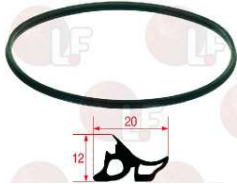

CONVOTHERM

Suitable for:

Suitable for:

3786617 OVEN DOOR GASKET 1500 mm
made of silicone elastomer
profile dimensions 20x12 mm
COLOUR BLACK
for Convection oven electric (CONVOTHERM) OES6.06