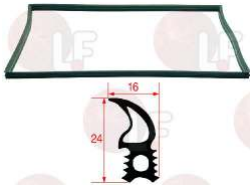

CONVOTHERM 7011002

3186540 OVEN DOOR GASKET 780x670 mm
made of silicone elastomer
profile dimensions 24x16 mm
COLOUR BLACK
for Convection oven electric (CONVOTHERM) OEB10.20
OES10.20
for Convection oven gas (CONVOTHERM) OGB10.20
OGS10.20

CONVOTHERM 7011005

3786024 OVEN DOOR GASKET 808x635 mm
made of silicone elastomer
profile dimensions 33x13 mm
COLOUR BLACK
for Convection oven (CONVOTHERM) OD10.20
for Convection oven electric (CONVOTHERM) OS10.20