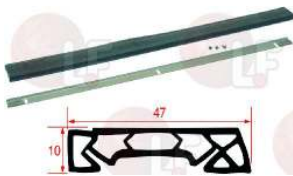

3786616 GASKET FOR OVEN DOOR RETAINER 740 mm

made of silicone elastomer
profile dimensions 47x10 mm
COLOUR BLACK
with guide length 725 mm - guide height 5 mm
for Convection oven electric (CONVOTHERM) OEB12.20
OEB20.20 - OES12.20 - OES20.20
for Convection oven gas (CONVOTHERM) OGB12.20
OGB20.20 - OGS12.20 - OGS20.20

CONVOTHERM 2525226

CONVOTHERM 7001077

3286010 INTERNAL OVEN GLASS GASKET - 25 m

made of silicone elastomer
profile dimensions 8.5x7 mm
COLOUR BLACK
for Convection oven (CONVOTHERM) OD12.20 - OD20.10
OD20.20