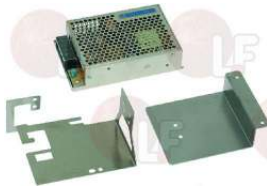

CONVOTHERM 5019100

CONVOTHERM 5019306

CONVOTHERM 5019406

CONVOTHERM 5019418

CONVOTHERM 5019420

3390349 ELECTRONIC POWER BOARD 337x133 mm
for Convection oven electric (CONVOTHERM) OEB6.20
OES6.20

CONVOTHERM 2619973

CONVOTHERM 5009301

5038532 SWITCHING ELECTRONIC BOARD
external dimensions 133x100 mm
for Convection oven electric (CONVOTHERM) OEB6.20
OES6.20

CONVOTHERM 5019304

Fans for motors

3240339 FAN ø 405 mm
thickness 155 mm
blades number 12 - ø tapered hole 13-17 mm
for Convection oven electric (CONVOTHERM) OEB10.20
OEB12.20 - OEB20.20 - OES10.20 - OES12.20
OES20.20
for Convection oven gas (CONVOTHERM) OGB10.20
OGB20.20 - OGS10.20 - OGS20.20