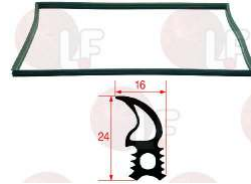

CONVOTHERM 7011051

CONVOTHERM 7011054

CONVOTHERM 7011060

3186536 OVEN DOOR GASKET 1500x470 mm
made of silicone elastomer
profile dimensions 24x16 mm
COLOUR BLACK
for Convection oven electric (CONVOTHERM) OEB20.10
OES20.10
for Convection oven gas (CONVOTHERM) OGB20.10
OGS20.10