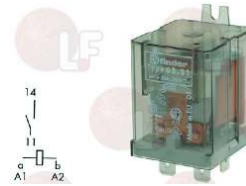

Suitable for:

3351095 RELAY 60.12 10A 24V

ELETTROBAR 927044

Suitable for:

3351901 RELAY 60.62 10A 230V 50/60Hz
2 switching contacts

ELETTROBAR 229023

3351605 RELAY 60.63 10A 230V 50/60Hz
3 switching contacts
for CIMBALI JUNIOR

ELETTROBAR 229024

3351021 RELAY 62.82 16A 230V 50/60Hz
2 switching contacts

ELETTROBAR 929115

3351008 RELAY 62.83 16A 230V 50/60Hz
3 switching contacts
for CIMBALI MAGNUM-SPECIAL-6/S-6/SNEW
for FAEMA MD3000
for SILANOS 030A-N50/90/700-E1000

ELETTROBAR 229036

3351602 RELAY 65.31 30A 250V
1 cut-off contact
coil 230V 50/60Hz

ELETTROBAR 229025

ELETTROBAR 229029

3351041 TIME LIMIT RELAY E21 5A 240V 50/60Hz
timer 60" ÷ 3'

ELETTROBAR 238064

Remote control switches

3351209 CONTACTOR AEG LS05 9A 400V 4Kw
coil 230V 50/60Hz
3 normally open contacts
1 normally closed auxiliary contact

ELETTROBAR 229010

ELETTROBAR 229032

ELETTROBAR 229011

ELETTROBAR 929122

ELETTROBAR 229019

3351260 AUXILIARY CONTACT AEG HS05.01
10A
1 normally closed contact