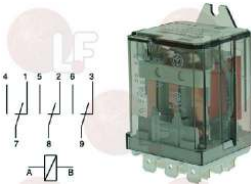

ELETTROBAR 229023

3351605 RELAY 60.63 10A 230V 50/60Hz
3 switching contacts
for CIMBALI JUNIOR

ELETTROBAR 229024

3351021 RELAY 62.82 16A 230V 50/60Hz
2 switching contacts

ELETTROBAR 929115

3351008 RELAY 62.83 16A 230V 50/60Hz
3 switching contacts
for CIMBALI MAGNUM-SPECIAL-6/S-6/SNEW
for FAEMA MD3000
for SILANOS 030A-N50/90/700-E1000