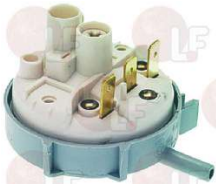

ELETTROBAR 224022

ELETTROBAR 224025

3320020 PRESSURE SWITCH 110/60 mm 250V 16A
1 level
operating temperature 85°C
for DISHWASHER
for Glasswasher/Cupwasher (ELETTROBAR) R503 - 21F
21R - 31F - 31R

ELETTROBAR 224002

3320235 PRESSURE SWITCH 110/75 mm 250V 16A
for drain pump