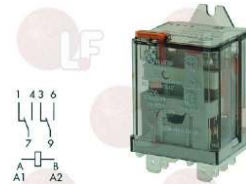

ELETTROBAR 229024

3351021 RELAY 62.82 16A 230V 50/60Hz
2 switching contacts