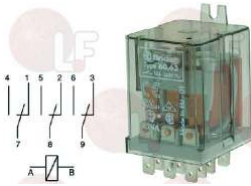

ELETTROBAR 229023

3351605 RELAY 60.63 10A 230V 50/60Hz
3 switching contacts
for CIMBALI JUNIOR