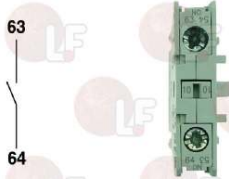

Suitable for:

3351261 AUXILIARY CONTACT AEG HS05.10
10A
1 normally open contact