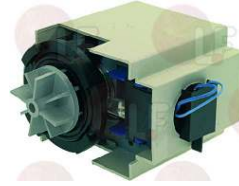

ELETTROBAR 130123

3122828 DRAIN PUMP GRE 220V 50Hz
for Glasswasher/Cupwasher (ELETTROBAR) CLEAN3