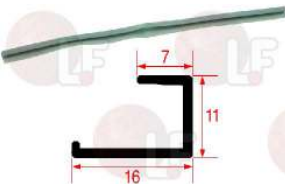

ELETTROBAR 437088

ELETTROBAR 437097

6437057 DOOR GASKET 395 mm
profile dimensions 16x11 mm