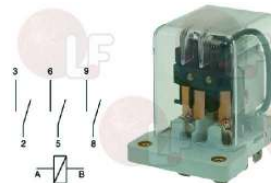

ELETTROBAR 229030

3351601 RELAY B1-3 16A 230V 50/60Hz
3 NO contacts