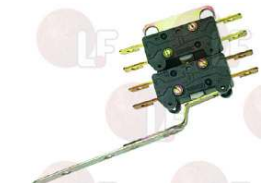

ELETTROBAR 211001

3240606 MICROSWITCH ASSEMBLY CONSENSO 250V
contact capacity 5A 250V
for Dishwasher hood type (ELETTROBAR) S850

ELETTROBAR 218007

ELETTROBAR 999022

3240206 PUSH ROD FOR MICRO