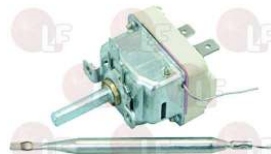

BERTO'S 33065600

BERTO'S 33065700

3444043 SINGLE-PHASE THERMOSTAT 50-270°C
D-shaped pin $\varnothing$ 6x4.6 mm
covered capillary length 1300 mm - 16A 250V
bulb $\varnothing$ 3x220 mm