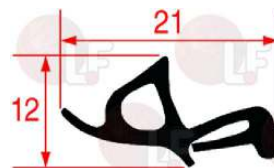

BERTO'S 31859000

3186403 OVEN DOOR GASKET 1400 mm
made of silicone elastomer
profile dimensions 21x12 mm
COLOUR BLACK
for Oven under cooktop (GIGA) - Series 600
for Oven under cooktop (MBM) - Series MINIMA