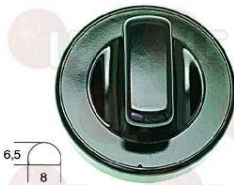

BERTO'S

3241401 BLACK KNOB $\varnothing$ 70 mm UNIVERSAL
D shaft hole 8x6.5 mm