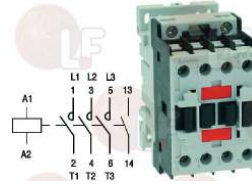

BERTO'S 23107100

Cooking baskets and accessories

3055355 PASTA COOKER BASKET 290x105x200 mm
made of stainless steel
for Pasta cooker (BERTO'S) - Series 900