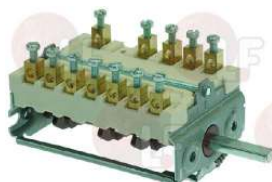

BERTO'S 22049800

3057092 SELECTOR SWITCH 0-6 POSITIONS
contact capacity 16A 250V - max 150°C
D-shaft ø 6x4.6 mm
for Kitchen electric (KÜPPERSBUSCH) - Series FEH