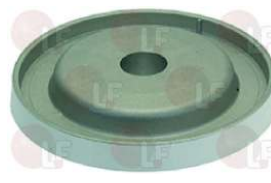

BERTO'S 22280300

3025399 BURNER ø 90 mm
for Pot stove gas (BERTO'S) - Series 600
Series 700 - Series 900

BERTO'S 31280200

3025171 BURNER ø 95 mm 5.5Kw
for Kitchen gas (ROSINOX) SI766E
for Pot stove gas (SILKO) - Series 700
Series 900