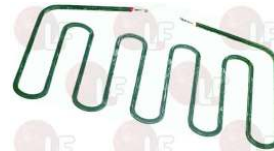

BERTO'S 22038900

3355311 HEATING ELEMENT 1500W 230V BOTTOM
length 185 mm - width 320 mm
complete with cables
for Panini grill electric (BERTO'S) PM+VTR
PML/LD - PML/ST - PMR/LD - PMR/ST - PMR/VTR
PMT/VTR