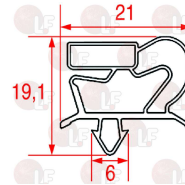

ILSA 30798

ILSA 33695

Suitable for:

3186805 SNAP-IN GASKET 402x185 mm

magnetic - grey colour
 for drawer 1/3

ILSA 19827

3186803 SNAP-IN GASKET 402x295 mm

magnetic - grey colour
 for drawer 1/2

ILSA 19100

3186804 SNAP-IN GASKET 402x405 mm

magnetic - grey colour
 for drawer 2/3

ILSA 19259

3186652 SNAP-IN GASKET 510x410 mm

magnetic - grey colour
 for SALADETTE door

ILSA 30485

3786463 SNAP-IN GASKET 625x390 mm

magnetic - colour grey

ILSA 00777

3186801 SNAP-IN GASKET 630x405 mm

magnetic - grey colour
 for Refrigerated table (ILSA) TAR GN - TRMG1213
 TRMG2034
 for Refrigerated table (ILSA) TRCG2001

ILSA 19099

3786464 SNAP-IN GASKET 630x465 mm