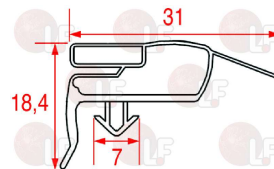

ILSA 33842

3786216 SNAP-IN GASKET 1500x660 mm
magnetic - grey colour
for 700 L CABINET

ILSA 33992

ILSA 34516

3186591 SNAP-IN GASKET 1538x698 mm
magnetic - grey
for DOOR 1/1 GE/PA
for Refrigerated cupboard (ILSA) AE140002