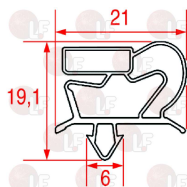

ILSA 30798

ILSA 33695

Suitable for:

3186805 SNAP-IN GASKET 402x185 mm

magnetic - grey colour
 for drawer 1/3

ILSA 19827

3186803 SNAP-IN GASKET 402x295 mm

magnetic - grey colour
 for drawer 1/2

ILSA 19100

3186804 SNAP-IN GASKET 402x405 mm

magnetic - grey colour
 for drawer 2/3

ILSA 19259

3186652 SNAP-IN GASKET 510x410 mm

magnetic - grey colour
 for SALADETTE door

ILSA 30485

3786463 SNAP-IN GASKET 625x390 mm

magnetic - colour grey

ILSA 00777

3186801 SNAP-IN GASKET 630x405 mm

magnetic - grey colour
 for Refrigerated table (ILSA) TAR GN - TRMG1213
 TRMG2034
 for Refrigerated table (ILSA) TRCG2001

ILSA 19099

3786464 SNAP-IN GASKET 630x465 mm