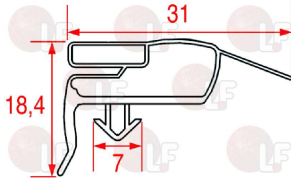

ILSA 30798

ILSA 33695

Suitable for:

3186805 SNAP-IN GASKET 402x185 mm

magnetic - grey colour
 for drawer 1/3

ILSA 19827

3186803 SNAP-IN GASKET 402x295 mm

magnetic - grey colour
 for drawer 1/2