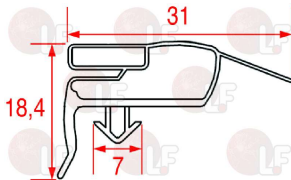

ILSA 30799

ILSA 33696

3186590 SNAP-IN GASKET 724x699 mm
magnetic - grey
for DOOR 1/2 GE/PA
for Refrigerated cupboard (ILSA) - Series HARMONY