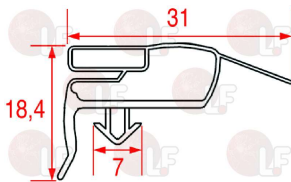

ILSA 33842

3786216 SNAP-IN GASKET 1500x660 mm
magnetic - grey colour
for 700 L CABINET