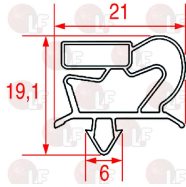

ILSA 19302

ILSA 31455

Fans for motors

3240222 SUCTION BLADE ø 230 mm 28°

ILSA 18640

Feet

3313036 ADJUSTABLE S/STEEL FOOT \varnothing 1" x h 115 mm
with plastic support for tubular foot 40x40 mm
adjustable height 115÷205 mm

ILSA 01363

Gaskets for refrigerators

3186800 SNAP-IN GASKET 400x230 mm
magnetic - grey colour
for lateral drawer

ILSA 19102

3186861 SNAP-IN DOOR GASKET 1550x660 mm
magnetic - grey colour
for full door ILSA