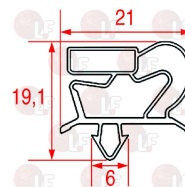

3786464 SNAP-IN GASKET 630x465 mm

magnetic - colour grey