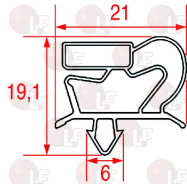

ILSA 30798

ILSA 33695

Suitable for:

3186805 SNAP-IN GASKET 402x185 mm

magnetic - grey colour
 for drawer 1/3

ILSA 19827

3186803 SNAP-IN GASKET 402x295 mm

magnetic - grey colour
 for drawer 1/2

ILSA 19100

3186804 SNAP-IN GASKET 402x405 mm

magnetic - grey colour
 for drawer 2/3

ILSA 19259

3186652 SNAP-IN GASKET 510x410 mm

magnetic - grey colour
 for SALADETTE door

ILSA 30485

3786463 SNAP-IN GASKET 625x390 mm