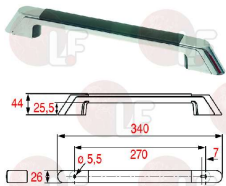

Guard grids

3185093 FAN GRILLE \varnothing 230 mm
height 27 mm
distance between mounting holes 266 mm

ILSA 18644

Guides

3189918 SHELF SLIDEWAY (PAIR) 560x30 mm

ILSA GAG0003
ILSA 28464

ILSA 28463

ILSA 28463+28464

3189916 SLIDEWAY (PAIR) TAR GN 515x35 mm
for deli counter
for Refrigerated cupboard (ILSA) TRMG1214

ILSA GTG0002

3189917 SLIDEWAY (PAIR) TAR PA 585x40 mm
for patisserie counter

ILSA GTP0002

Handles

3242532 CHROMEPLATED KNOB 340 mm
distance between holes 270 mm