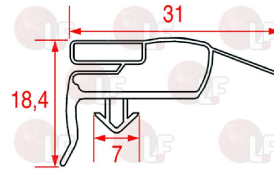

ILSA 18567

3786215 SNAP-IN GASKET 1490x675 mm
magnetic - grey colour
for 500 L CABINET