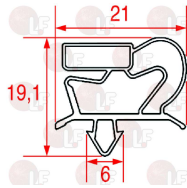

magnetic - colour grey

ILSA 00776

Suitable for:

3186802 SNAP-IN GASKET 632x483 mm
magnetic - grey color
for Refrigerated table (ILSA) TAR PA

ILSA 19098

Suitable for:

5038966 SNAP-IN GASKET 635x410 mm
magnetic
for Refrigerated table (ILSA) FM5 - TRCG2002
TRMG1014 - TRPZ1024

ILSA R_36472

3786242 SNAP-IN GASKET 700x655 mm
magnetic - grey colour
for half door

ILSA 34517

3186588 SNAP-IN GASKET 723x658 mm
magnetic - grey
for CUPBOARD
for Refrigerated cupboard (ILSA) AH070003
AH070004