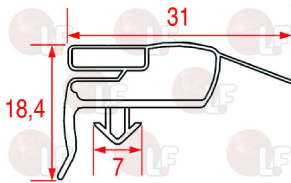

ILSA R_36472

3786242 SNAP-IN GASKET 700x655 mm
magnetic - grey colour
for half door