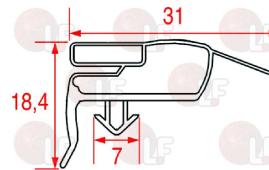

ILSA 34517

3186588 SNAP-IN GASKET 723x658 mm
magnetic - grey
for CUPBOARD
for Refrigerated cupboard (ILSA) AH070003
AH070004