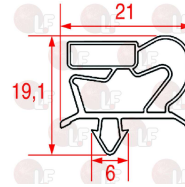

ILSA 19302

ILSA 31455

Fans for motors

3240222 SUCTION BLADE ø 230 mm 28°

ILSA 18640

Feet

3313036 ADJUSTABLE S/STEEL FOOT \varnothing 1" x h 115 mm
with plastic support for tubular foot 40x40 mm
adjustable height 115÷205 mm

ILSA 01363

Gaskets for refrigerators

3186800 SNAP-IN GASKET 400x230 mm
magnetic - grey colour
for lateral drawer

ILSA 19102

3186861 SNAP-IN DOOR GASKET 1550x660 mm
magnetic - grey colour
for full door ILSA