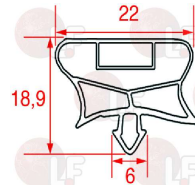

magnetic - colour grey

ILSA 00776

Suitable for:

3186802 SNAP-IN GASKET 632x483 mm
magnetic - grey color
for Refrigerated table (ILSA) TAR PA

ILSA 19098

Suitable for:

5038966 SNAP-IN GASKET 635x410 mm
magnetic
for Refrigerated table (ILSA) FM5 - TRCG2002
TRMG1014 - TRPZ1024

ILSA R_36472

3786242 SNAP-IN GASKET 700x655 mm
magnetic - grey colour
for half door

ILSA 34517

3186588 SNAP-IN GASKET 723x658 mm
magnetic - grey
for CUPBOARD
for Refrigerated cupboard (ILSA) AH070003
AH070004