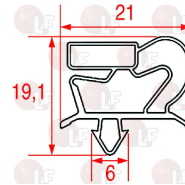

ILSA 30798

ILSA 33695

Suitable for:

3186805 SNAP-IN GASKET 402x185 mm

magnetic - grey colour
 for drawer 1/3

ILSA 19827

3186803 SNAP-IN GASKET 402x295 mm

magnetic - grey colour
 for drawer 1/2

ILSA 19100

3186804 SNAP-IN GASKET 402x405 mm

magnetic - grey colour
 for drawer 2/3

ILSA 19259

3186652 SNAP-IN GASKET 510x410 mm

magnetic - grey colour
 for SALADETTE door

ILSA 30485

3786463 SNAP-IN GASKET 625x390 mm