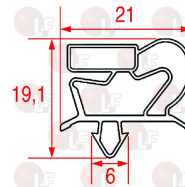

ILSA 30798

ILSA 33695

Suitable for:

3186805 SNAP-IN GASKET 402x185 mm

magnetic - grey colour
 for drawer 1/3

ILSA 19827

3186803 SNAP-IN GASKET 402x295 mm

magnetic - grey colour
 for drawer 1/2