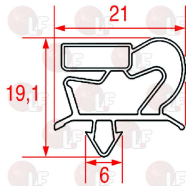

ILSA 19302

ILSA 31455

Fans for motors

3240222 SUCTION BLADE ø 230 mm 28°

ILSA 18640

Feet

3313036 ADJUSTABLE S/STEEL FOOT \varnothing 1" x h 115 mm
with plastic support for tubular foot 40x40 mm
adjustable height 115÷205 mm

ILSA 01363

Gaskets for refrigerators

3186800 SNAP-IN GASKET 400x230 mm
magnetic - grey colour
for lateral drawer

ILSA 19102

3186861 SNAP-IN DOOR GASKET 1550x660 mm
magnetic - grey colour
for full door ILSA

ILSA 18565

3186862 SNAP-IN DOOR GASKET 750x660 mm
magnetic - grey colour
for half-door ILSA
for Refrigerated cupboard (ILSA) ARP0013 - ARP0017
ARP0018 - ARP0021

ILSA 18567

3786215 SNAP-IN GASKET 1490x675 mm
magnetic - grey colour
for 500 L CABINET